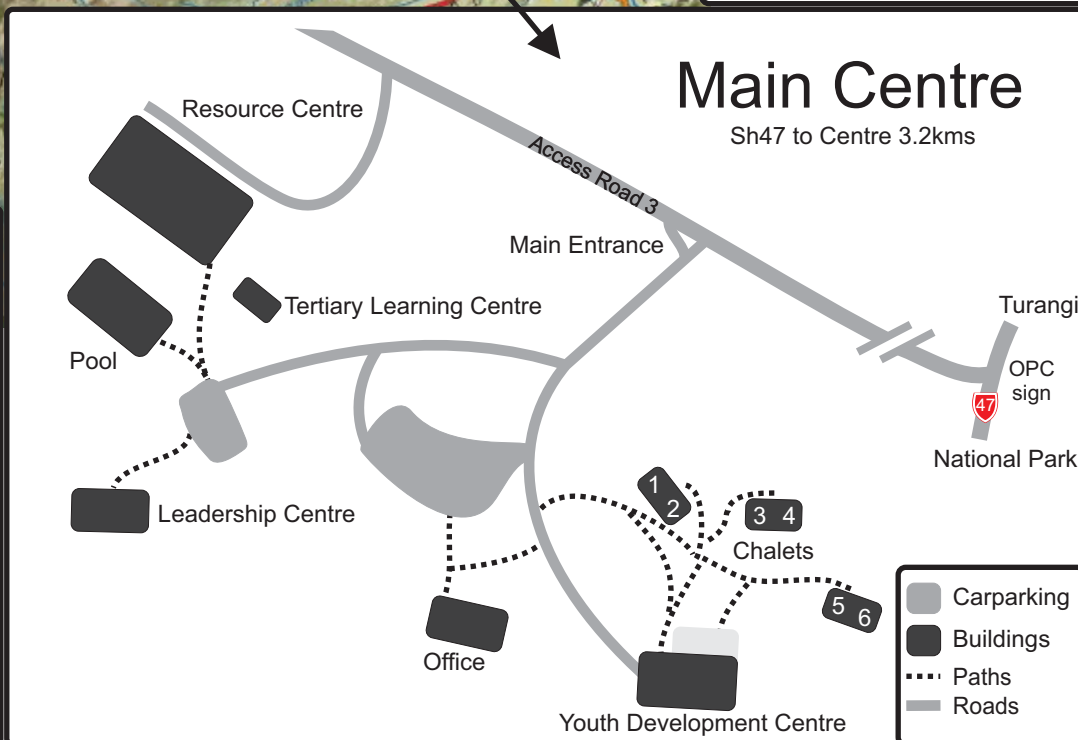

Wellington to Hillary Outdoors
340 kms
5 hrs

Notes for arrival:

Arriving at night?
Have a torch handy

Winter arrival?
Have warm clothing ready

Which centre are we at?
In your booking information

Last fuel?
Turangi or National Park

Running late?
Call 07 386 5511

Taurewa Centre

Main Centre

Sh47 to Centre 3.2kms

- Carparking
- Buildings
- Paths
- Roads