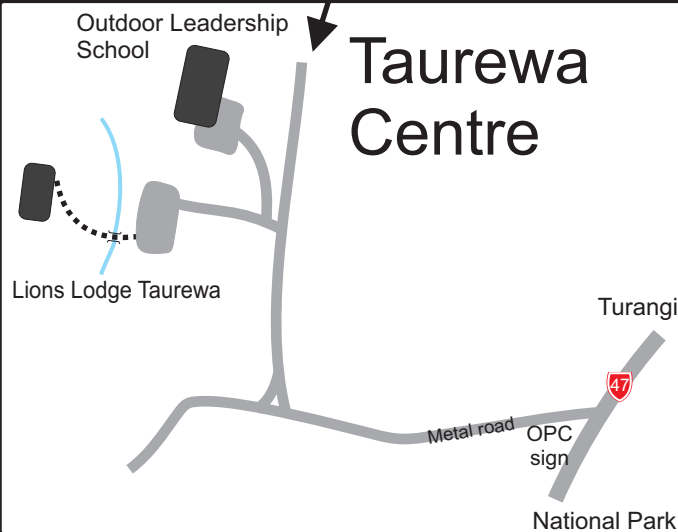

Running late?
Call 07 386 5511

Taurewa Centre

Main Centre

Sh47 to Centre 3.2kms

- Carparking
- Buildings
- Paths
- Roads